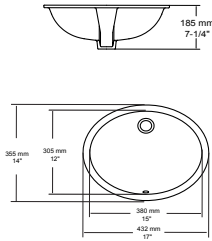

PORCELAIN SINKS

Ezera Biscuit
Model NO.
1512

St Clair Biscuit
Model NO.
1714

Ezera White
Model NO.
1512

St Clair White
Model NO.
1714

Nekoda White
Model NO.
2254

Adara
Model NO.
118

SYNC-ART
by Cosmos Kitchenware