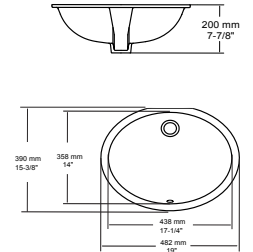

PORCELAIN SINKS

Ezera Biscuit
Model NO.
1512

St Clair Biscuit
Model NO.
1714

Ezera White
Model NO.
1512

St Clair White
Model NO.
1714

Nekoda White
Model NO.
2254

Adara
Model NO.
118

SYNC-ART
by Cosmos Kitchenware