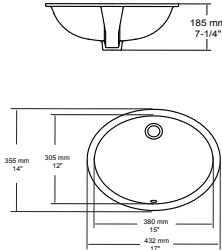

PORCELAIN SINKS

Ezera Biscuit
Model NO.
1512

St Clair Biscuit
Model NO.
1714

Ezera White
Model NO.
1512

St Clair White
Model NO.
1714

Nekoda White
Model NO.
2254

Adara
Model NO.
118

SYNC-ART
by Cosmos Kitchenware