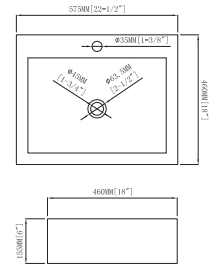

PORCELAIN SINKS

Ezera Biscuit
Model NO.
1512

St Clair Biscuit
Model NO.
1714

Ezera White
Model NO.
1512

St Clair White
Model NO.
1714

Nekoda White
Model NO.
2254

Adara
Model NO.
118

SYNC-ART
by Cosmos Kitchenware