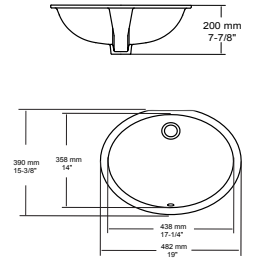

PORCELAIN SINKS

Ezera Biscuit
Model NO.
1512

St Clair Biscuit
Model NO.
1714

Ezera White
Model NO.
1512

St Clair White
Model NO.
1714

Nekoda White
Model NO.
2254

Adara
Model NO.
118

SYNC-ART
by Cosmos Kitchenware