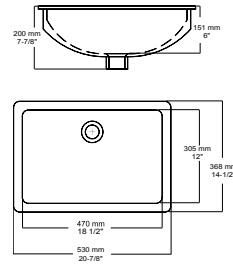

PORCELAIN SINKS

Ezera Biscuit
Model NO.
1512

St Clair Biscuit
Model NO.
1714

Ezera White
Model NO.
1512

St Clair White
Model NO.
1714

Nekoda White
Model NO.
2254

Adara
Model NO.
118

SYNC-ART
by Cosmos Kitchenware