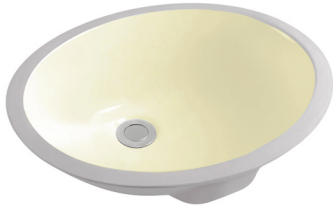

PORCELAIN SINKS

Ezera Biscuit
Model NO.
1512

St Clair Biscuit
Model NO.
1714

Ezera White
Model NO.
1512

St Clair White
Model NO.
1714

Nekoda White
Model NO.
2254

Adara
Model NO.
118

SYNC-ART
by Cosmos Kitchenware

PORCELAIN SINKS

- Using antibacterial glazing technology, the basin surface is always smooth, bright and clean.
- With the advantages of abrasion resistance, and anti-staining, Sync Art porcelain sinks are easy to clean.
- Firing our premium ingredients including quartz, feldspar and iron at over 3300 degrees Fahrenheit produces Sync Art's luxurious porcelain sinks that will endure the test of time.